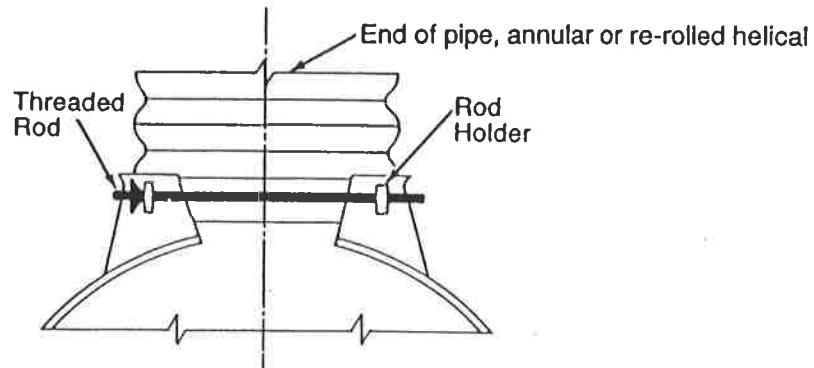

END SECTION CONNECTION DETAILS

TYPE #1

Available in sizes 12 in. through 24 in. Round and
17 x 13 in. through 28 x 20 in. Pipe-Arches

TYPE #2

Available in sizes 30 in. and larger Round and
35 x 24 in. and larger Pipe-Arches.