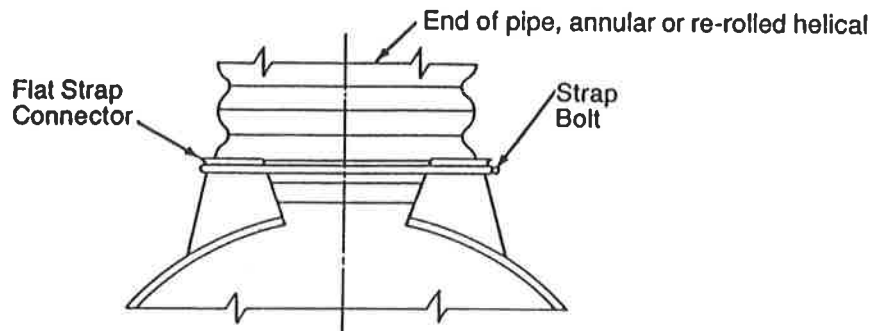

END SECTION CONNECTION DETAILS

TYPE #1

Available in sizes 12 in. through 24 in. Round and
17 x 13 in. through 28 x 20 in. Pipe-Arches

TYPE #2

Available in sizes 30 in. and larger Round and
35 x 24 in. and larger Pipe-Arches.